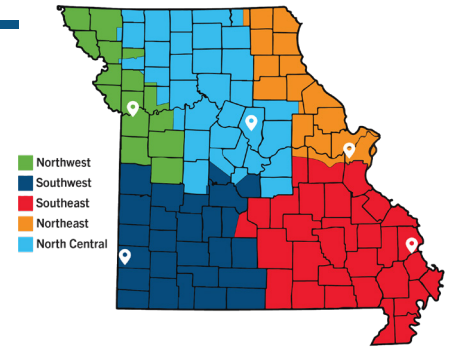

New district boundaries take effect on July 1, 2022

SOUTHWEST

District Superintendent: Rev. Alice Fowler

District Office Location: Joplin

Adrian
Aldersgate (Nixa)
Aldrich (Morrisville)
All Faith (Eagle Rock)
Anderson
Antioch (Springfield)
Appleton City
Asbury (Springfield)
Ash Grove United Methodist/Presbyterian
Aurora
Ava (Theodosia)
Avilla
Battlefield
Bethel (Carthage)
Billings
Blue Eye (aka Open Doors)
Bois D'Arc
Bolivar
Branson
Broadway (Springfield)
Byers Avenue (Joplin)
Camdenton
Campbell (Springfield)
Carterville
Cassidy
Cassville
Central (Webb City)
Central Community (Shell Knob)
Christ's Community (Joplin)
Conway
Dadeville
Diamond
Drexel
Dry Valley (Lawrence)
Ebenezer I
Elm Grove
Elwood
Fair Grove
Fairview (Bolivar)
Faithbridge
First (Buffalo)
First (Carthage)
First (Joplin)
First (Lebanon)
First (Monett)
First (Mt. Vernon)
First (Oronogo)
Fordland
Forsyth
Grace (Springfield)
Granby
Harper Chapel (Osage Beach)
Haymes Chapel
Hazelgreen
Hood (Republic)
Horton
Humansville

Southwest City
St. Luke (Webster County)
St. Mark's (Niangua)
Stella
Stockton
Strafford
The Downtown Church
Theodosia
Trinity (Joplin)
Virginia (Butler)
Vista
Wanda
Warsaw
Washburn (Barry)
Wesley (Springfield)
Wheaton
Willard
Yeakley Chapel