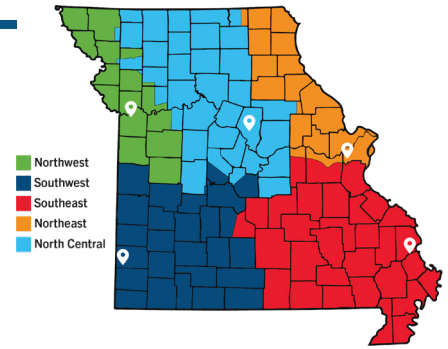

Flucom (DeSoto)
Fredericktown
Glen Allen
Grace (Cape Girardeau)
Grace (Greenville)
Grace (Poplar Bluff)
Grace (Rockview)
Grace (Sullivan)
Grandin
Hematite
Herculaneum
Hillsboro
Hobbs Chapel (Dudley)
Holcomb
Houston
La Croix (Cape Girardeau)
Lake Wappapello (Wappapello)
Leslie
Libertyville
Licking
Malden
Maple (Cape Girardeau)
Marble Hill
Marquand
Marvin Chapel (Bonne Terre)
Memorial (Farmington)
Millersville
Mt. Hermon
Mt. Olive (DeSoto)
Mt. Olive (Robertsville)
Neelyville
Nelson Memorial (East Prairie)
New Hope (Arnold)
New Hope (Owensville)
New McKendree (Jackson)
New Salem (Daisy)
Parma
Patton
Perryville
Plattin
Pleasant Grove (Birch Tree)
Potosi
Rauch Spence Memorial (Morehouse)
Raymondville
Reagan's Chapel (Patton)
Rhodes Chapel (Fredericktown)
Richland
Salem
Scopus
Sedgewickville
Sligo
St. Andrew's (DeSoto)
St. James (St. James)
St. Luke (Hayti)
St. Paul (Commerce)
St. Paul (Thayer)
Stoutland

Transformation (House Springs)
Trinity (Bloomfield)
Trinity (Mtn. Grove)
Trinity (Oran)
Trinity (Piedmont)
United Methodist Church of St. Clair
Van Buren
Victoria
Waynesville
Wesley (Festus)
Wesley (Fruitland)
Wesley (Sikeston)
Wesley Memorial (Steele)
Whitewater
Williamsville
Willow Springs
Woollam
Zion (Gordonville)
Zion (Mapaville)
Zion (Old Appleton)

New district boundaries take effect on July 1, 2022