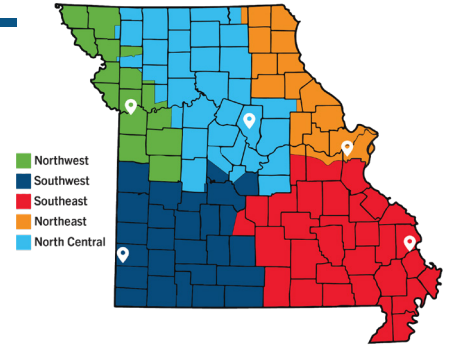

New district boundaries take effect on July 1, 2022

SOUTHWEST

District Superintendent: Rev. Alice Fowler

District Office Location: Joplin

Adrian
Aldersgate (Nixa)
Aldrich (Morrisville)
All Faith (Eagle Rock)
Anderson
Antioch (Springfield)
Appleton City
Asbury (Springfield)
Ash Grove United Methodist/Presbyterian
Aurora
Ava (Theodosia)
Avilla
Battlefield
Bethel (Carthage)
Billings
Blue Eye (aka Open Doors)
Bois D'Arc
Bolivar
Branson
Broadway (Springfield)
Byers Avenue (Joplin)
Camdenton
Campbell (Springfield)
Carterville
Cassidy
Cassville
Central (Webb City)
Central Community (Shell Knob)
Christ's Community (Joplin)
Conway
Dadeville
Diamond
Drexel
Dry Valley (Lawrence)
Ebenezer I
Elm Grove
Elwood
Fair Grove
Fairview (Bolivar)
Faithbridge
First (Buffalo)
First (Carthage)
First (Joplin)
First (Lebanon)
First (Monett)
First (Mt. Vernon)
First (Oronogo)
Fordland
Forsyth
Grace (Springfield)
Granby
Harper Chapel (Osage Beach)
Haymes Chapel
Hazelgreen
Hood (Republic)
Horton
Humansville

Southwest City
St. Luke (Webster County)
St. Mark's (Niangua)
Stella
Stockton
Strafford
The Downtown Church
Theodosia
Trinity (Joplin)
Virginia (Butler)
Vista
Wanda
Warsaw
Washburn (Barry)
Wesley (Springfield)
Wheaton
Willard
Yeakley Chapel