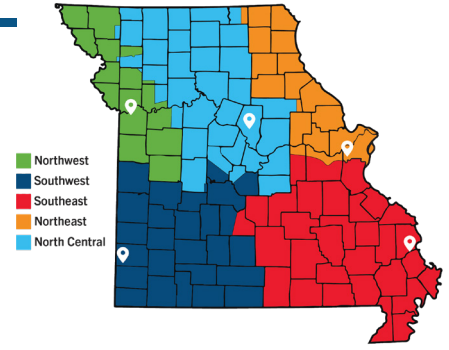

Haseville
Heath
Hickory Chapel (Lincoln)
Huntsville
Jamesport
Jefferson Avenue (Moberly)
Kidder
La Monte
La Plata
Laclede
Lake Creek (Smithton)
Lancaster
Liberty (Chillicothe)
Lincoln
Linn Memorial (Fayette)
Linneus
Macon
Mandeville (Carroll County T)
Maple Grove
Marceline
Martinsville
McCredie (Kingdom City)
Meadville
Mendon
Mercer
Mexico
Midway Locust Grove (Columbia)
Milan
Millville (Ray County K)
Missouri (Columbia)
Mitchelville
Mokane
Mt. Zion (Bucklin)
Mt. Zion East (Atlanta)
Mt. Zion West (New Cambria)
Nelson Memorial (Boonville)
New Bethel (Sedalia)
New Bloomfield
New Franklin
New Hampton
New Hope (Clark)
New Hope (Ray County K)
New Horizons (Columbia)
Norborne
North Street (Marshall)
Osborn
Pattonsburg
Pleasant Green
Pleasant Grove (Brookfield)
Pleasant Grove (Chillicothe)
Pleasant Grove (Hatton)
Pleasant Hill (Sedalia)
Prairie Chapel
Prairie Chapel (Fulton)
Prairie Home
Princeton
Rader

Red Rock (Harrisburg)
Richmond
Ridgeway
Riggs
Rocheport
Russellville
Salisbury
Sheridan
Shiloh (Holts Summit)
Siloam Chapel
Smith Chapel (Napton)
Smithton
South Eagle
St. James (Fulton)
St. John's (Linn)
St. Luke (Columbia)
St. Luke (Mexico)
St. Paul (Fayette)
St. Paul (New Bloomfield)
Stanberry
Stover
Sturgeon
Sumner
Taylor Chapel (Sedalia)
Tebbetts
Tipton
Trinity (Brookfield)
Trinity (Moberly)
Unionville
Versailles
Vienna
Waverly
Weatherby
Wesley (Jefferson City)
Wesley (Sedalia)
Wesley (Sweet Springs)
Wesley (Trenton)
Wesley Chapel (New Hampton)
Wesley Chapel (Pilot Grove)
West Park (Moberly)
Wilkes Boulevard (Columbia)
Woodlandville (Rocheport)
Yarrow
Zion

New district boundaries take effect on July 1, 2022