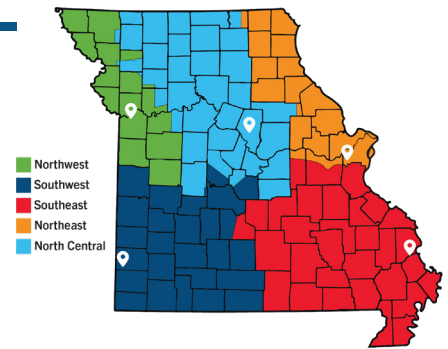

Southwest City
St. Luke (Webster County)
St. Mark's (Niangua)
Stella
Stockton
Strafford
The Downtown Church
Theodosia
Trinity (Joplin)
Virginia (Butler)
Vista
Wanda
Warsaw
Washburn (Barry)
Wesley (Springfield)
Wheaton
Willard
Yeakley Chapel

New district boundaries take effect on July 1, 2022

NORTHEAST

District Superintendent: Rev. Robin Bell

District Office Location: Ballwin

Arbela
Arch
Arlington
Asbury (Foley)
Asbury (St. Louis)
Barker
Bee Ridge
Bellefontaine
Bellflower
Beloved Community
Bethel
Bethel (Wildwood)
Big Spring
Bluff Springs
Bowling Green
Buell
Centenary (Lewiston)
Centenary (Louisiana)
Centenary (St. Louis)
Centennial (Elsberry)
Central Grove
Christ Community
Church of the Shepherd
Clarksville
College (Warrenton)
Concord Trinity
Cornerstone (O'Fallon)
Downing
Durham
Edina
Elsberry
Eolia
Faith (St. Charles)
Fenton
First (Hannibal)
First (St. Charles)
First (Union)
First (Washington)
First UMC Presbyterian (Montgomery City)
Florida
Gorin
Grace (Madison)
Grace (St. Louis)
Granger
Gray Summit
Green Trails (Chesterfield)
Harmony
Hermann
Hunnewell
Hydesburg
Immanuel (Canton)
Immanuel (Senate Grove)
Jonesburg
Kahoka
Kirkwood
Knox City

La Trinidad
Lafayette Park
LaGrange
Lewis Memorial Chapel
Living Word
Lowman Chapel
Luray
Makin Memorial
Manchester
Maplewood
Memphis
Middletown
Mineola
Monroe City
Monticello
Moscow Mill
Mt Olivet
Mt. Vernon
Mt. Zion (St. Louis)
New Awakening
New Covenant (St. Louis)
New Florence
New Haven
North Hills
North Park
Oak Grove
Old Alexandria
Olney
Pacific
Palmyra
Paris
Park (Hannibal)
Park (Lewiston)
Pendleton
Rosebud
Salem in Ballwin
Salem in Ladue
Samaritan
Saverton/Ilasco
Scott's Chapel
Shelbina
Shiloh (Foristell)
Smith Chapel (Elsberry)
Smith Creek (Warrenton)
St. Andrew (Florissant)
St. Francisville
St. Louis Korean
St. Luke's (St. Louis)
St. Mark's (Florissant)
St. Stephen (Troy)
SunRise
The Connection
The Gathering
The River at Eureka
The Way (Wentzville)
The Well
Union Memorial