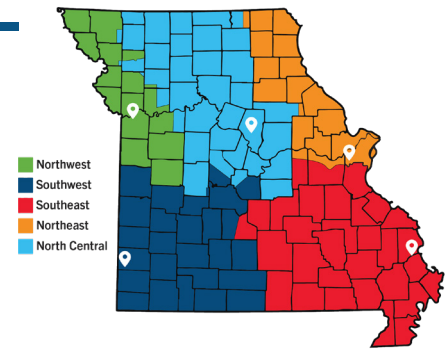

New district boundaries take effect on July 1, 2022

SOUTHWEST

District Superintendent: Rev. Alice Fowler

District Office Location: Joplin

Adrian
Aldersgate (Nixa)
Aldrich (Morrisville)
All Faith (Eagle Rock)
Anderson
Antioch (Springfield)
Appleton City
Asbury (Springfield)
Ash Grove United Methodist/Presbyterian
Aurora
Ava (Theodosia)
Avilla
Battlefield
Bethel (Carthage)
Billings
Blue Eye (aka Open Doors)
Bois D'Arc
Bolivar
Branson
Broadway (Springfield)
Byers Avenue (Joplin)
Camdenton
Campbell (Springfield)
Carterville
Cassidy
Cassville
Central (Webb City)
Central Community (Shell Knob)
Christ's Community (Joplin)
Conway
Dadeville
Diamond
Dry Valley (Lawrence)
Ebenezer I
Elm Grove
Elwood
Fair Grove
Fairview (Bolivar)
Faithbridge
First (Buffalo)
First (Carthage)
First (Joplin)
First (Lebanon)
First (Monett)
First (Mt. Vernon)
First (Oronogo)
Fordland
Forsyth
Grace (Springfield)
Granby
Harper Chapel (Osage Beach)
Haymes Chapel
Hazelgreen
Hood (Republic)
Horton
Humansville
Hume

St. Luke (Webster County)
St. Mark's (Niangua)
Stella
Stockton
Strafford
The Downtown Church
Theodosia
Trinity (Joplin)
Trinity (Mtn. Grove)
Virginia (Butler)
Vista
Wanda
Warsaw
Washburn (Barry)
Wesley (Springfield)
Wheaton
Willard
Yeakley Chapel