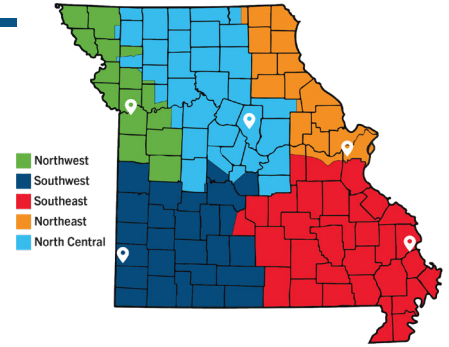

New district boundaries take effect on July 1, 2022

NORTH CENTRAL

District Superintendent: Rev. Dr. Mi Hyeon Lee

District Office Location: Columbia

Albany
Altamont
Amity
Bear Branch
Bethel (Hughesville)
Bethlehem
Brandon (Windsor)
Brashear
Breckenridge
Browning
Brunswick
Bucklin
California
Cameron
Carrollton
Centralia
Chamois
Chillicothe
Clarksdale
Cole Camp
Community (Columbia)
Concordia
Corder
Cosby Zion
Court Street (Fulton)
Cowgill
Culbertson Chapel
Eagleville
Eldon
Eldorado (Green Ridge)
Epworth (Sedalia)
Evangelical
Fairview (Columbia)
Faith (Kirksville)
First (Bethany)
First (Braymer)
First (Jefferson City)
First (Kirksville)
First (Marshall)
First (Sedalia)
First (Slater)
Florence
Fortuna
Gallatin
Georgetown (Sedalia)
Gilman City
Glasgow
Glensted
Goodwill Chapel (Sedalia)
Grace (Jamestown)
Grant City
Gravois Mills
Green Castle
Green City
Hale
Hamilton
Hammer Memorial

Haseville
Heath
Hickory Chapel (Lincoln)
Huntsville
Jamesport
Jefferson Avenue (Moberly)
Kidder
La Monte
La Plata
Laclede
Lake Creek (Smithton)
Lancaster
Liberty (Chillicothe)
Lincoln
Linn Memorial (Fayette)
Linneus
Macon
Mandeville (Carroll County T)
Maple Grove
Marceline
Martinsville
McCredie (Kingdom City)
Meadville
Mendon
Mercer
Mexico
Midway Locust Grove (Columbia)
Milan
Millville (Ray County K)
Missouri (Columbia)
Mitchelville
Mokane
Mt. Zion (Bucklin)
Mt. Zion East (Atlanta)
Mt. Zion West (New Cambria)
Nelson Memorial (Boonville)
New Bethel (Sedalia)
New Bloomfield
New Franklin
New Hampton
New Hope (Clark)
New Hope (Ray County K)
New Horizons (Columbia)
Norborne
North Street (Marshall)
Osborn
Pattonsburg
Pleasant Green
Pleasant Grove (Brookfield)
Pleasant Grove (Chillicothe)
Pleasant Grove (Hatton)
Pleasant Hill (Sedalia)
Prairie Chapel
Prairie Chapel (Fulton)
Prairie Home
Princeton
Rader