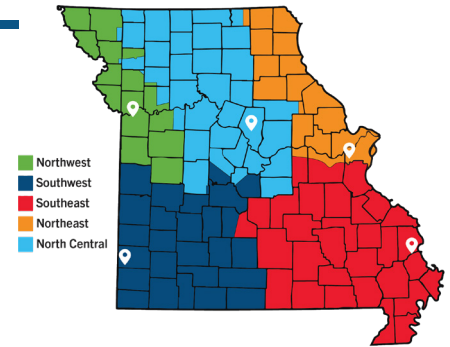

Flucom (DeSoto)
Fredericktown
Glen Allen
Grace (Cape Girardeau)
Grace (Greenville)
Grace (Poplar Bluff)
Grace (Rockview)
Grace (Sullivan)
Grandin
Hematite
Herculaneum
Hillsboro
Hobbs Chapel (Dudley)
Holcomb
Houston
La Croix (Cape Girardeau)
Lake Wappapello (Wappapello)
Leslie
Libertyville
Licking
Malden
Maple (Cape Girardeau)
Marble Hill
Marquand
Marvin Chapel (Bonne Terre)
Memorial (Farmington)
Millersville
Mt. Hermon
Mt. Olive (DeSoto)
Mt. Olive (Robertsville)
Neelyville
Nelson Memorial (East Prairie)
New Hope (Arnold)
New Hope (Owensville)
New McKendree (Jackson)
New Salem (Daisy)
Parma
Patton
Perryville
Plattin
Pleasant Grove (Birch Tree)
Potosi
Rauch Spence Memorial (Morehouse)
Raymondville
Reagan's Chapel (Patton)
Rhodes Chapel (Fredericktown)
Richland
Salem
Scopus
Sedgewickville
Sligo
St. Andrew's (DeSoto)
St. James (St. James)
St. Luke (Hayti)
St. Paul (Commerce)
St. Paul (Thayer)
Stoutland

Transformation (House Springs)
Trinity (Bloomfield)
Trinity (Oran)
Trinity (Piedmont)
United Methodist Church of St. Clair
Van Buren
Victoria
Waynesville
Wesley (Festus)
Wesley (Fruitland)
Wesley (Sikeston)
Wesley Memorial (Steele)
Whitewater
Williamsville
Willow Springs
Woollam
Zion (Gordonville)
Zion (Mapaville)
Zion (Old Appleton)

New district boundaries take effect on July 1, 2022