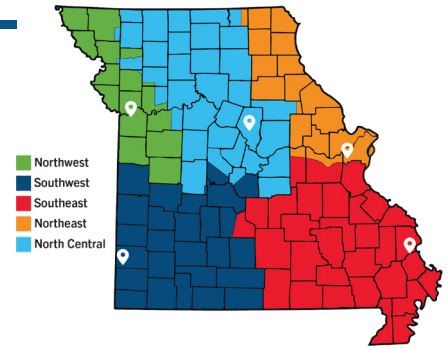

New district boundaries take effect on July 1, 2022

SOUTHWEST

District Superintendent: Rev. Alice Fowler

District Office Location: Joplin

Adrian
Aldersgate (Nixa)
Aldrich (Morrisville)
All Faith (Eagle Rock)
Anderson
Antioch (Springfield)
Appleton City
Asbury (Springfield)
Ash Grove United Methodist/Presbyterian
Aurora
Ava (Theodosia)
Avilla
Battlefield
Bethel (Carthage)
Billings
Blue Eye (aka Open Doors)
Bois D'Arc
Bolivar
Branson
Broadway (Springfield)
Byers Avenue (Joplin)
Camdenton
Campbell (Springfield)
Carterville
Cassidy
Cassville
Central (Webb City)
Central Community (Shell Knob)
Christ's Community (Joplin)
Conway
Dadeville
Diamond
Dry Valley (Lawrence)
Ebenezer I
Elm Grove
Elwood
Fair Grove
Fairview (Bolivar)
Faithbridge
First (Buffalo)
First (Carthage)
First (Joplin)
First (Lebanon)
First (Monett)
First (Mt. Vernon)
First (Oronogo)
Fordland
Forsyth
Grace (Springfield)
Granby
Harper Chapel (Osage Beach)
Haymes Chapel
Hazelgreen
Hood (Republic)
Horton
Humansville
Hume

St. Luke (Webster County)
St. Mark's (Niangua)
Stella
Stockton
Strafford
The Downtown Church
Theodosia
Trinity (Joplin)
Trinity (Mtn. Grove)
Virginia (Butler)
Vista
Wanda
Warsaw
Washburn (Barry)
Wesley (Springfield)
Wheaton
Willard
Yeakley Chapel