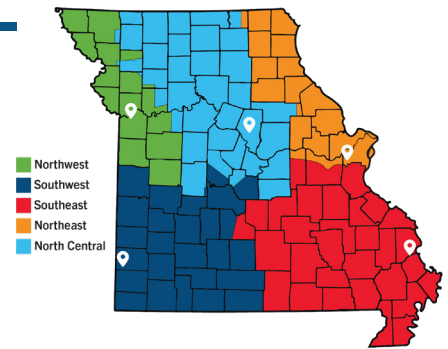

St. Luke (Webster County)
St. Mark's (Niangua)
Stella
Stockton
Strafford
The Downtown Church
Theodosia
Trinity (Joplin)
Trinity (Mtn. Grove)
Virginia (Butler)
Vista
Wanda
Warsaw
Washburn (Barry)
Wesley (Springfield)
Wheaton
Willard
Yeakley Chapel

New district boundaries take effect on July 1, 2022

NORTHEAST

District Superintendent: Rev. Robin Bell

District Office Location: Ballwin

Arbela
Arch
Arlington
Asbury (Foley)
Asbury (St. Louis)
Barker
Bee Ridge
Bellefontaine
Bellflower
Beloved Community
Bethel (Hannibal)
Bethel (Wildwood)
Big Spring
Bluff Springs
Bowling Green
Buell
Centenary (Lewiston)
Centenary (Louisiana)
Centenary (St. Louis)
Centennial (Elsberry)
Central Grove
Christ Community
Church of the Shepherd
Clarence
Clarksville
College (Warrenton)
Concord Trinity
Cornerstone (O'Fallon)
Downing
Durham
Edina
Elsberry
Eolia
Faith (St. Charles)
Fenton
First (Hannibal)
First (St. Charles)
First (Union)
First (Washington)
First UMC Presbyterian (Montgomery City)
Florida
Gorin
Grace (Madison)
Grace (St. Louis)
Granger
Gray Summit
Green Trails (Chesterfield)
Harmony
Hermann
Hunnewell
Hydesburg
Immanuel (Canton)
Immanuel (Senate Grove)
Jonesburg
Kahoka
Kirkwood

Knox City
La Trinidad
Lafayette Park
LaGrange
Lewis Memorial Chapel
Living Word
Lowman Chapel
Luray
Makin Memorial
Manchester
Maplewood
Memphis
Middletown
Mineola
Monroe City
Monticello
Morning Star
Moscow Mill
Mt Olivet
Mt. Vernon
Mt. Zion (St. Louis)
New Awakening
New Covenant (St. Louis)
New Florence
New Haven
North Hills
North Park
Oak Grove
Old Alexandria
Olney
Pacific
Palmyra
Paris
Park (Hannibal)
Park (Lewiston)
Pendleton
Rosebud
Salem in Ballwin
Salem in Ladue
Samaritan
Saverton/Ilasco
Scott's Chapel
Shelbina
Shiloh (Foristell)
Smith Chapel (Elsberry)
Smith Creek (Warrenton)
St. Andrew (Florissant)
St. Francisville
St. Louis Korean
St. Luke's (St. Louis)
St. Mark's (Florissant)
St. Stephen (Troy)
SunRise
The Connection
The Gathering
The River at Eureka
The Way (Wentzville)